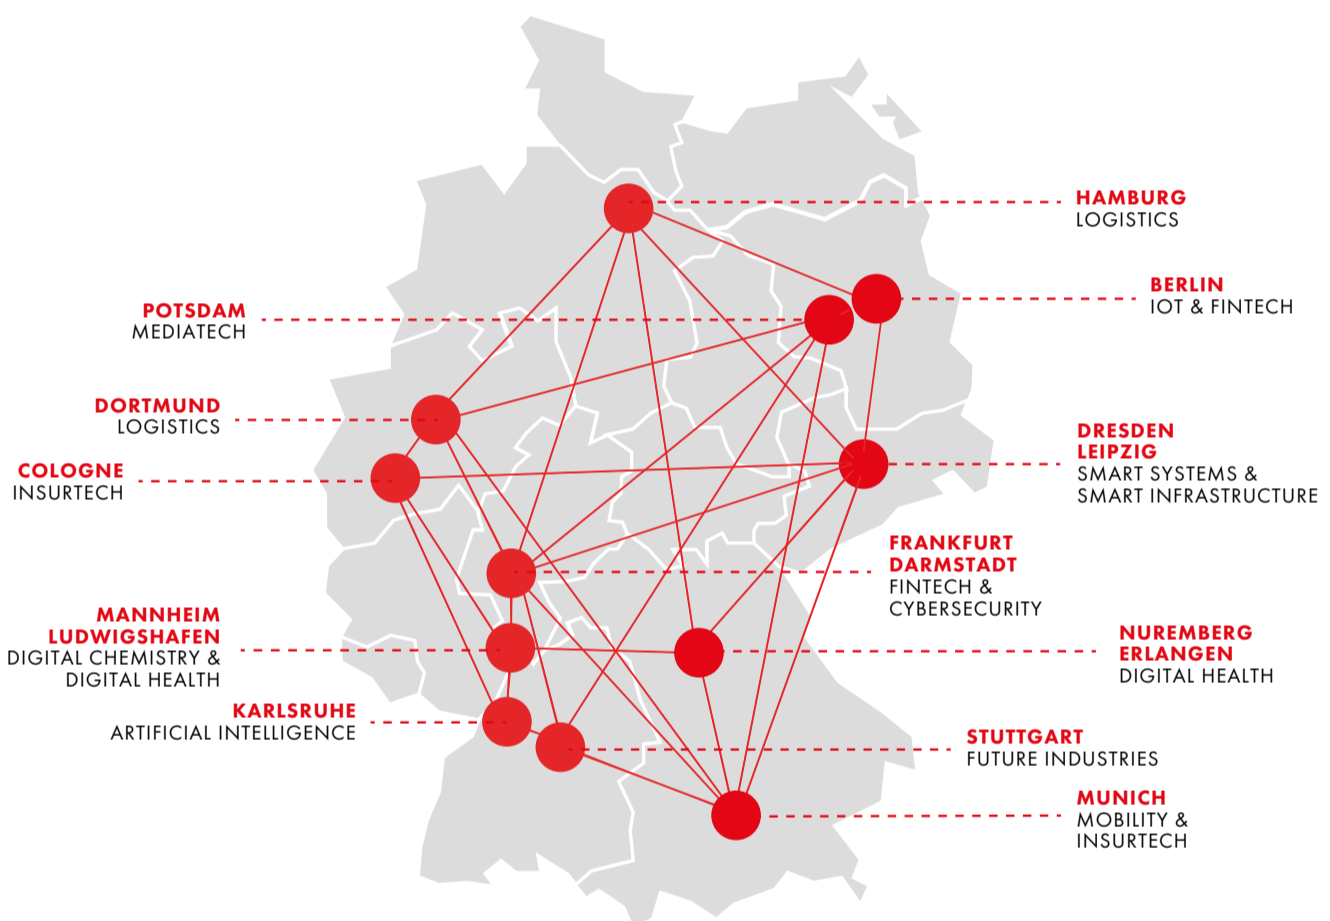

TOGETHER WE UNFOLD DIGITAL POTENTIAL.

By bringing together innovative start-up ideas with the expertise of established companies and scientific excellence, the Digital Hub Initiative promotes the growth of a strong culture of innovation and the development of new digital business models. Through the Digital Hub Initiative, Germany is strengthening its position as an attractive location for digital innovation and as one of the World's leading digital ecosystems.

DIGITAL HEALTH ERLANGEN
team@medical-valley-emn.de

THE DIGITAL HUB INITIATIVE.

**TWELVE HUBS.
ONE DIGITAL
ECOSYSTEM.**

**WE CONNECT
TO INNOVATE.**

Twelve Digital Hubs located throughout Germany provide a solid network that facilitates the exchange of technological and economic expertise, programs and ideas. Each Digital Hub allows start-ups, companies and research institutions to come together to find common solutions to the challenges and prospects of digitisation. Accelerators and incubators develop new solutions for Germany's key industries.